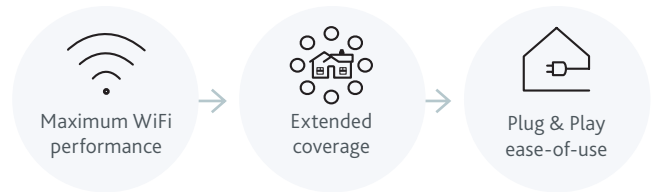

### Shape or size doesn't matter

The Intellifi WiFi gateway and satellites create the perfect in-home network. This intelligent mesh network enables gigabit-plus capacity throughout any size home, providing a fast, frustration-free and reliable WiFi experience that simply works. Customize or expand your WiFi by adding as many Intellifi satellites as you need.